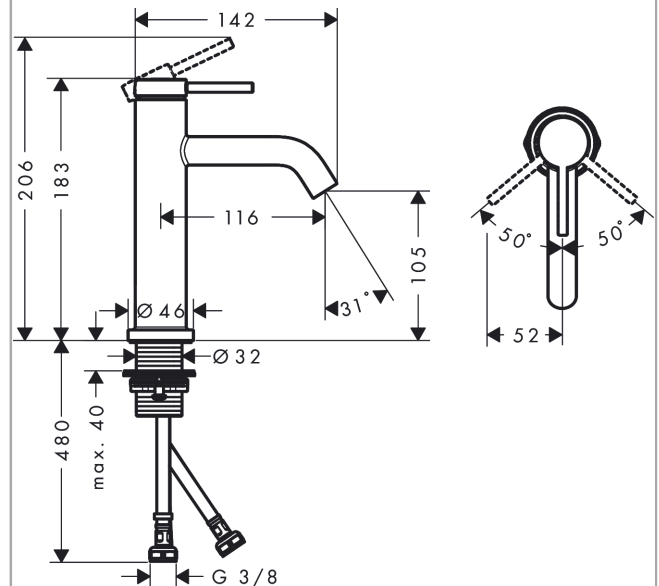

#### product features

- ComfortZone 110
- projection: 116 mm
- spout height: 105 mm
- handle variant: lever handle
- spray type: normal spray
- maximum flow rate at 3 bar: 4 l/min
- ceramic cartridge
- temperature limitation adjustable
- suitable for continuous flow water heaters
- connection type: G 3/8 connections
- connection dimension: DN15
- EU taxonomy: max. 6 l/min - Substantial Contribution (SC) possible

### Scale drawing